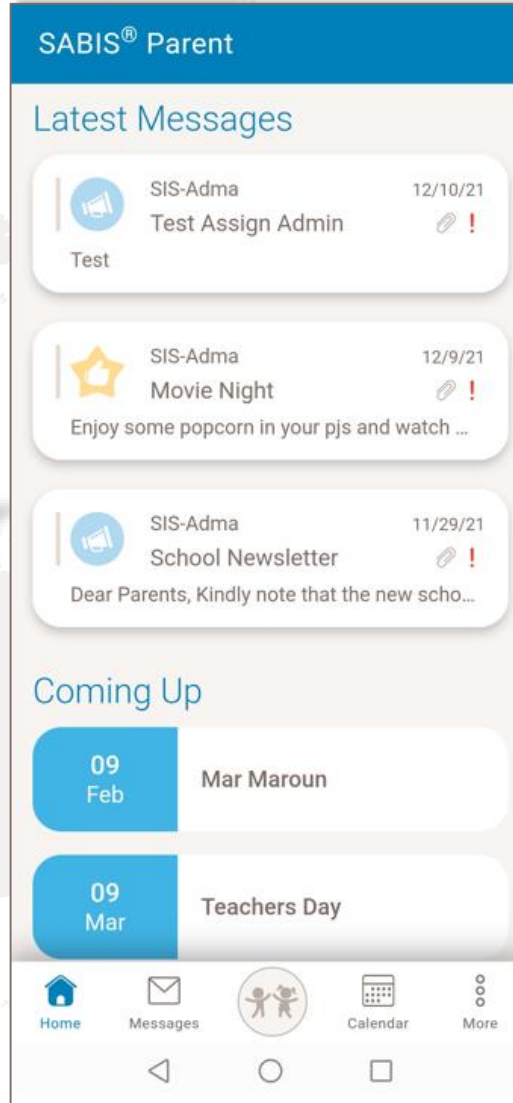

Receive and send messages to school

02

Stay involved with your child's day-to-day academic activities

03

Track and monitor your child's progress

Features

School/Parent
Communication

From/To School

Student School
Activities—Info

**Academic and
Non-Curricular**

Practice Activities
and Courses

**AMS/Course
Practice**

Academic Reports

**Progress
Overview/Report
Card**

Features

School/Parent Communication

- View latest messages shared by the school
- View upcoming events
- Send the school a message
- Visit links posted by the school
- Read the SABIS® Newsletter
- View photos
- Order online

Features

Student School Activities—Info