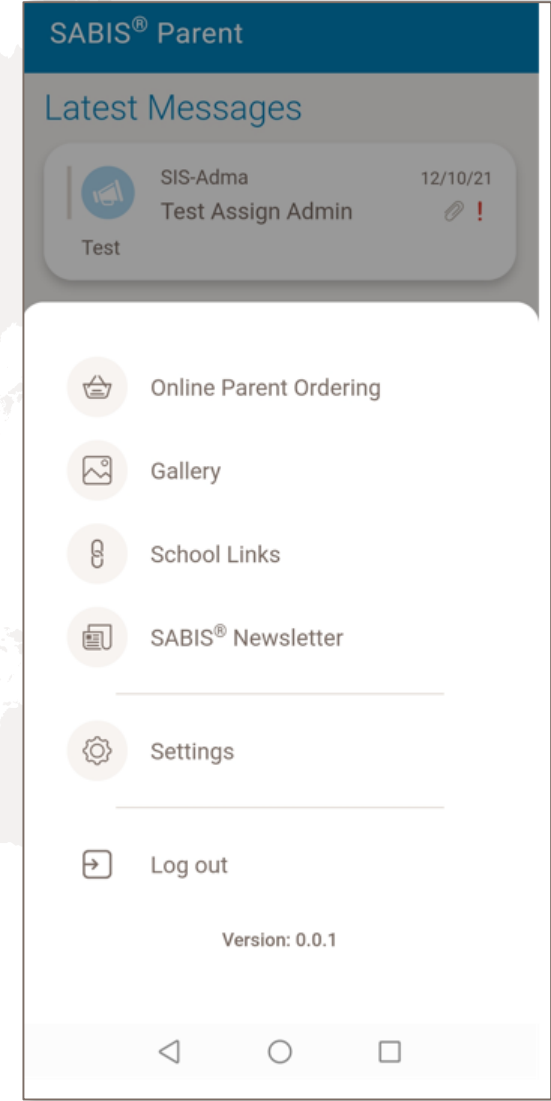

Receive and send messages to school

02

Stay involved with your child's day-to-day academic activities

03

Track and monitor your child's progress

Features

School/Parent
Communication

From/To School

Student School
Activities—Info

**Academic and
Non-Curricular**

Practice Activities
and Courses

**AMS/Course
Practice**

Academic Reports

**Progress
Overview/Report
Card**

Features

School/Parent Communication

- View latest messages shared by the school
- View upcoming events
- Send the school a message
- Visit links posted by the school
- Read the SABIS® Newsletter
- View photos
- Order online

Features

Student School Activities—Info