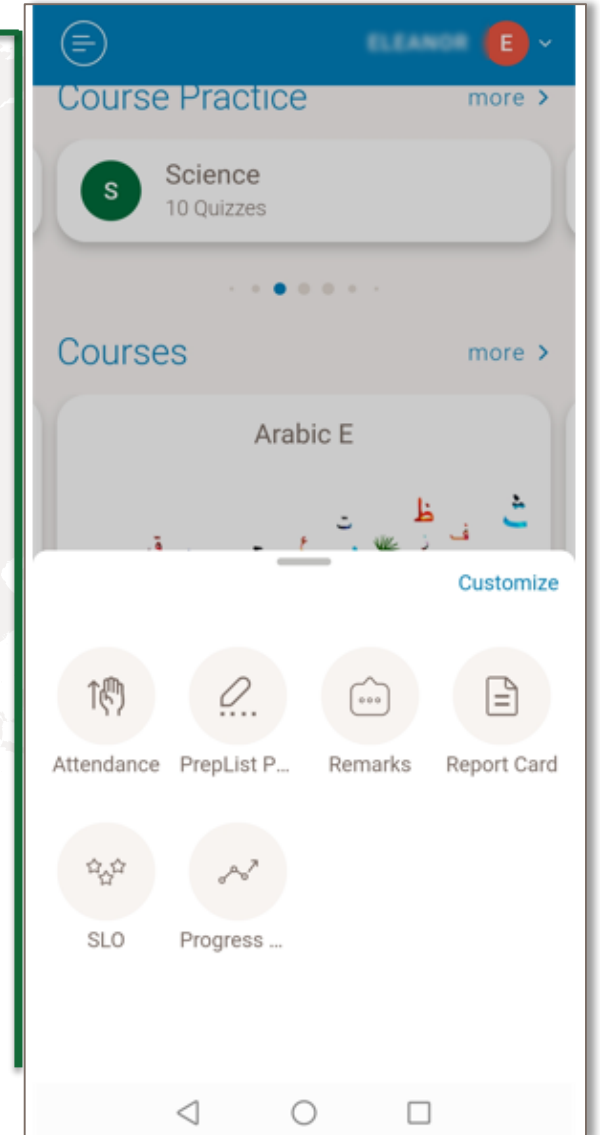

more >

04

Additional Features

Access More/Customize Components

- Attendance
- PrepList Practice
- Remarks
- Report Card
- SLO
- Progress

05

DEMO

Thank You