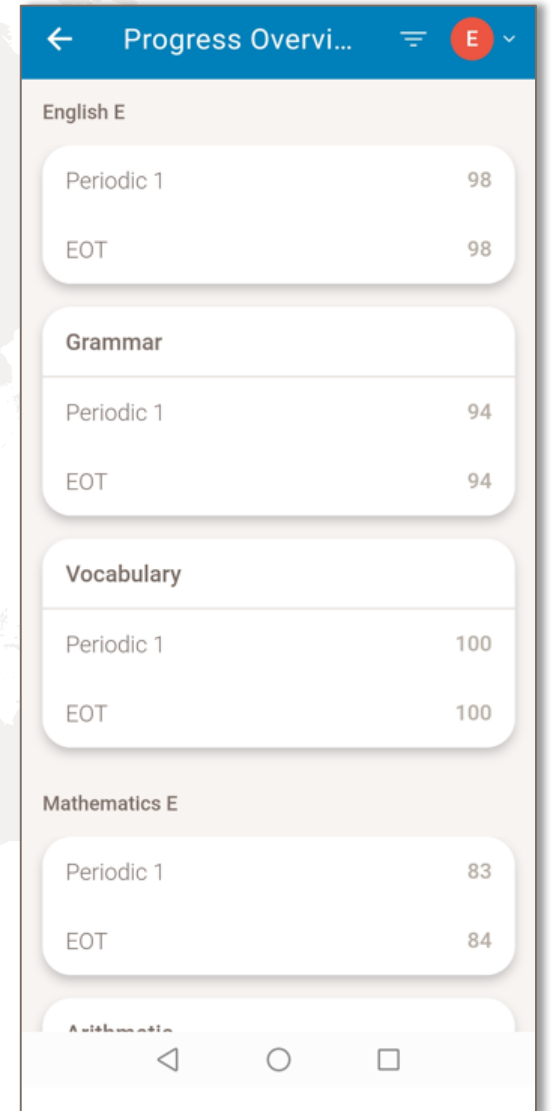

17 Dec
Winter Vacation
Winter Vacation

Home Messages Calendar More

Features

Practice Activities and Courses

- Practice AMS exams
- Practice material for courses
- Practice PreList
- See relevant resources
- Download academic material

Features

Academic Reports

- Remarks by term
- Report Card (for the completed term(s))
- Progress Overview

Additional Features

Access More Apps/Sites/Functions

- OPO
- Gallery
- School Links
- SABIS® Newsletter
- Settings
- Log out