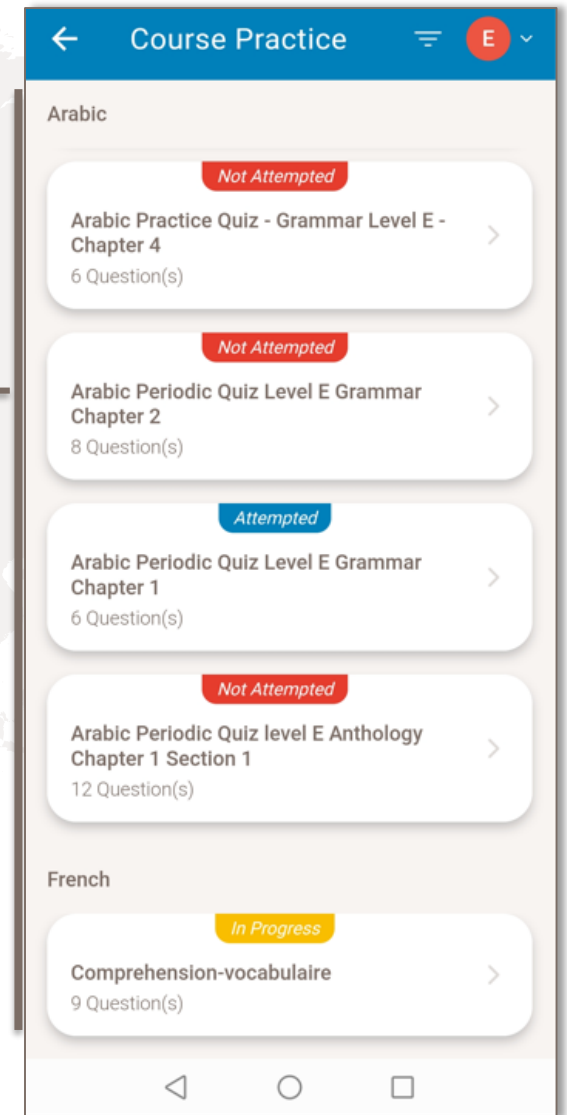

02

Additional Features

Select the Child's Name

- Children's list
- Picture option

03

Additional Features

View More Details

- Timetable: Daily schedule
- Resources: Current Week/All Weeks
- AMS/Course Practice: List of available material
- Courses: Resources, Exams, Progress (Overview/Weekly)
- Discipline: All records

more >

04

Additional Features

Access More/Customize Components

- Attendance
- PrepList Practice
- Remarks
- Report Card
- SLO
- Progress

05

DEMO

Thank You