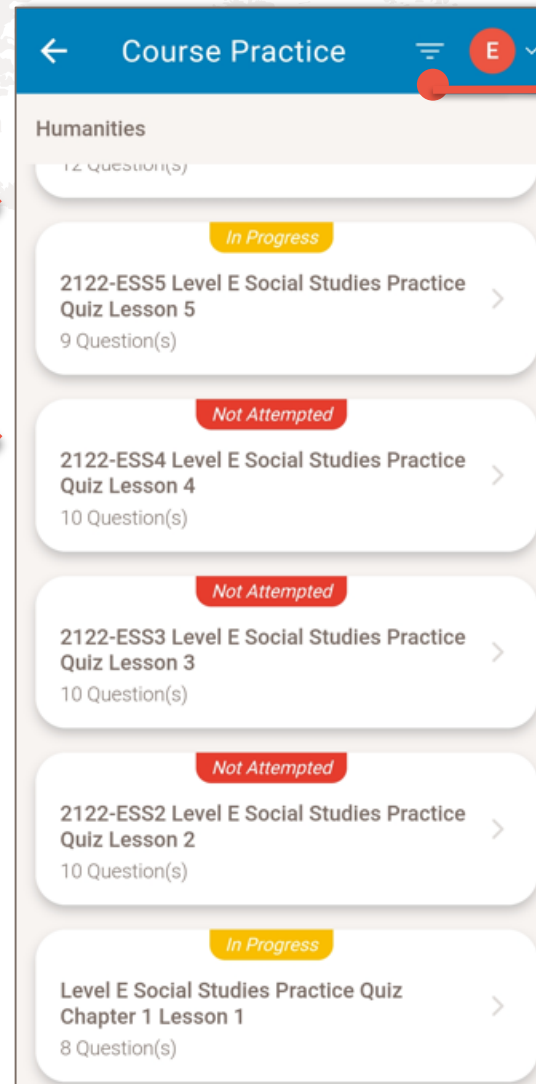

Settings

Log out

Version: 0.0.1

Additional Features

Filter

- Messages: Read/Unread / Requiring Action
- Timetable: Term/Week
- Resources: Term/Week/Categories/Subjects
- AMS Practice/Courses: Term/Week/Subject
- Course/PrepList Practice: Subject
- Attendance/SLO/Discipline/Calendar: Term
- Progress Overview: Term/Course

02

Additional Features

Select the Child's Name

- Children's list
- Picture option

03

Additional Features

View More Details

- Timetable: Daily schedule
- Resources: Current Week/All Weeks
- AMS/Course Practice: List of available material
- Courses: Resources, Exams, Progress (Overview/Weekly)
- Discipline: All records