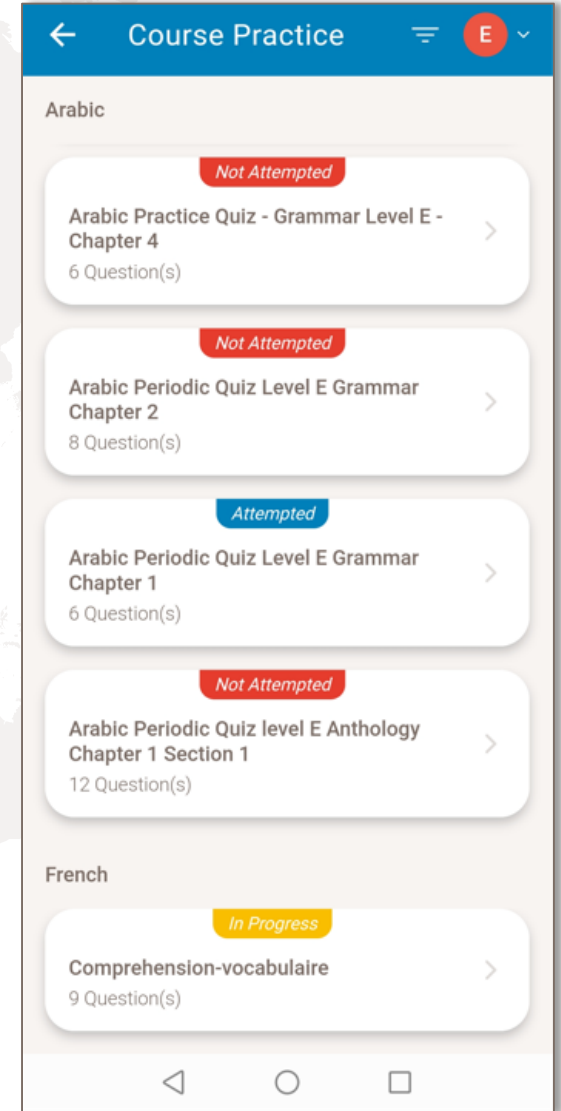

17 Dec
Winter Vacation
Winter Vacation

Home Messages Calendar More

Features

Practice Activities and Courses

- Practice AMS exams
- Practice material for courses
- Practice PreList
- See relevant resources
- Download academic material

Features

Academic Reports

- Remarks by term
- Report Card (for the completed term(s))
- Progress Overview

Additional Features

Access More Apps/Sites/Functions

- OPO
- Gallery
- School Links
- SABIS® Newsletter
- Settings
- Log out