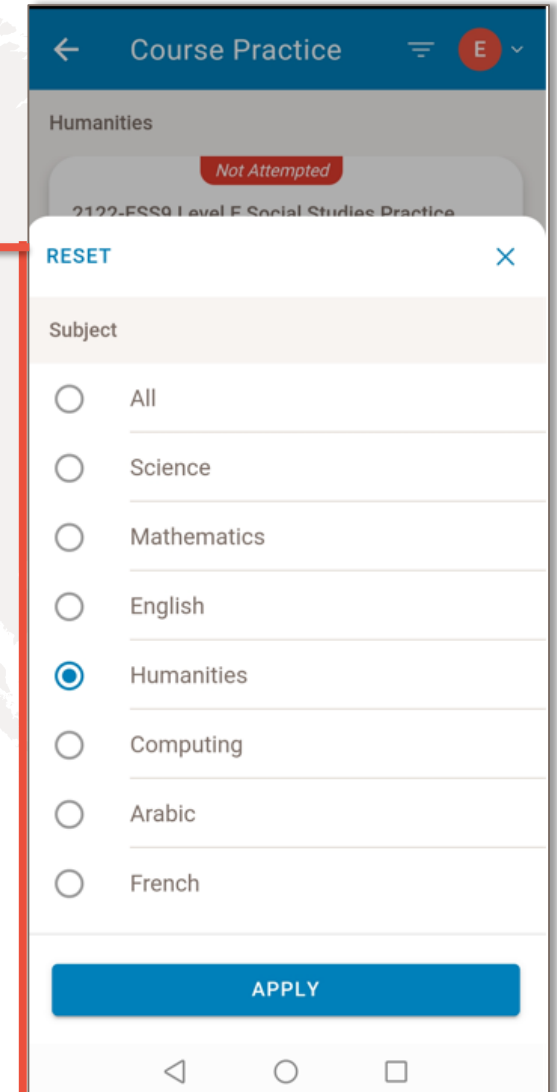

Settings

Log out

Version: 0.0.1

Additional Features

Filter

- Messages: Read/Unread / Requiring Action
- Timetable: Term/Week
- Resources: Term/Week/Categories/Subjects
- AMS Practice/Courses: Term/Week/Subject
- Course/PrepList Practice: Subject
- Attendance/SLO/Discipline/Calendar: Term
- Progress Overview: Term/Course

02

Additional Features

Select the Child's Name

- Children's list
- Picture option

03

Additional Features

View More Details

- Timetable: Daily schedule
- Resources: Current Week/All Weeks
- AMS/Course Practice: List of available material
- Courses: Resources, Exams, Progress (Overview/Weekly)
- Discipline: All records