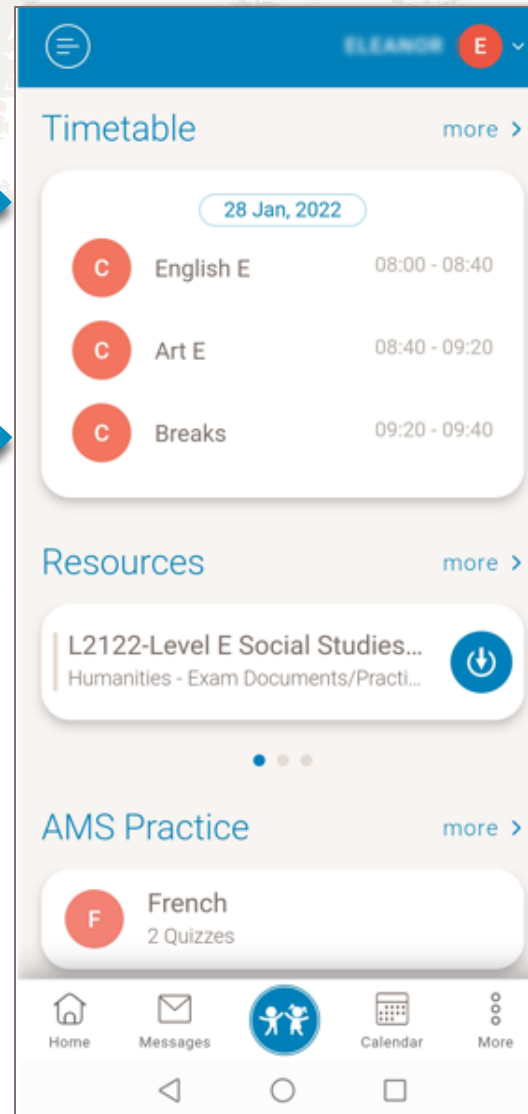

Settings

Log out

Version: 0.0.1

Additional Features

Filter

- Messages: Read/Unread / Requiring Action
- Timetable: Term/Week
- Resources: Term/Week/Categories/Subjects
- AMS Practice/Courses: Term/Week/Subject
- Course/PrepList Practice: Subject
- Attendance/SLO/Discipline/Calendar: Term
- Progress Overview: Term/Course

02

Additional Features

Select the Child's Name

- Children's list
- Picture option

03

Additional Features

View More Details

- Timetable: Daily schedule
- Resources: Current Week/All Weeks
- AMS/Course Practice: List of available material
- Courses: Resources, Exams, Progress (Overview/Weekly)
- Discipline: All records

more >

04

Additional Features

Access More/Customize Components

- Attendance
- PrepList Practice
- Remarks
- Report Card
- SLO
- Progress

05

DEMO

Thank You