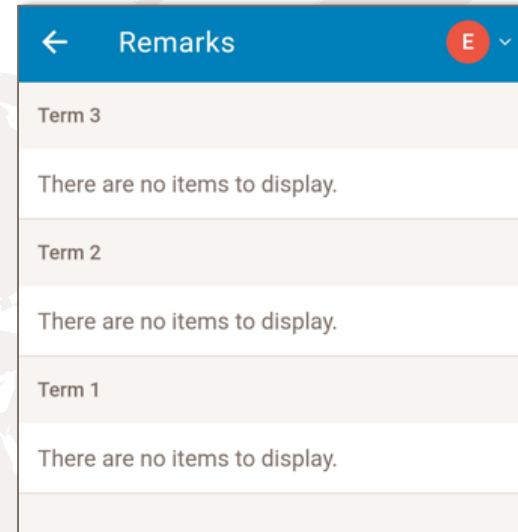

Features

Academic Reports

- Remarks by term
- Report Card (for the completed term(s))
- Progress Overview